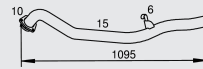

Manufacturers part numbers are quoted for reference only

Type

DV
2,4 ltr. T-diesel
75 KW, 102 HP
12/82 → 07/92

Front pipe

Silencer

Tail pipe

N.A.

075253101B

N.A.

075253411B

74505
075253681D

 , M512: 291, 292

74508
075253681AC

291 

74116
075253101M

WB 2950: Total weight: → 4.600