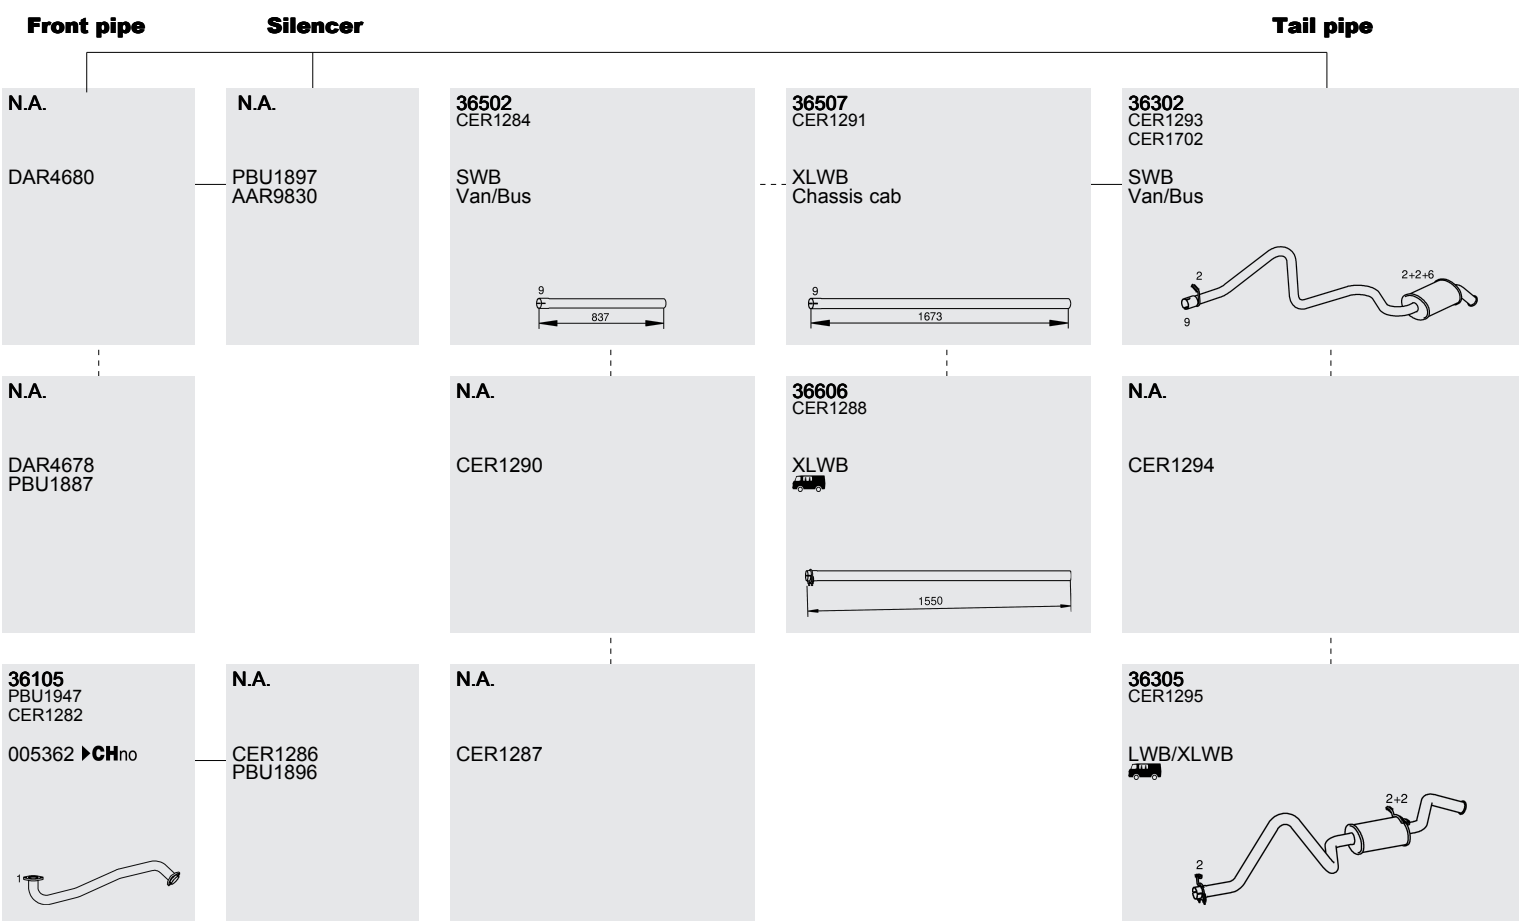

Manufacturers part numbers are quoted for reference only

Type

2,5 ltr.
ET70
Turbo Diesel
004475 ▶CHno
LHD

Mounting Parts

- | | | | | | | | |
|---|--|---|---|---|---|---|---|
| 1. DAR1836
N.A. | 2. 36805
AAR5043
CER1370 | 4. 36828
AAR9490
PBU1949 | 5. 36826
AAR9420
PBU1879 | 6. 36825
CER1369
PBU1877 | 8. 36823
AAR9422
PBU1878 | 9. 90057 | 10. 36816
CER1371 |
|  |  |  |  |  |  |  |  |

Horizontal
LHD
Standard