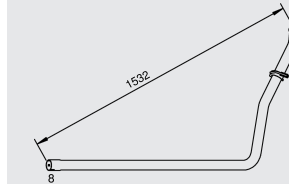

Manufacturers part numbers are quoted for reference only

Type

2,5 ltr.
ET70
Turbo Diesel
RHD

Front pipe

Silencer

Tail pipe

N.A.

DAR4678
PBU1887

N.A.

PBU1897
AAR9830

N.A.

AAR8670

N.A.

AAR9666

N.A.

DAR4680

36508
AAR9665

SWB, Excl. SWUF

36511
AAR9667

ELWB

Mounting Parts

2.

36805
AAR5043
CER1370

4.

36828
AAR9490
PBU1949

5.

36826
AAR9420
PBU1879

8.

90048
0759559
0759561
AAR6622

Horizontal
LHD
Standard