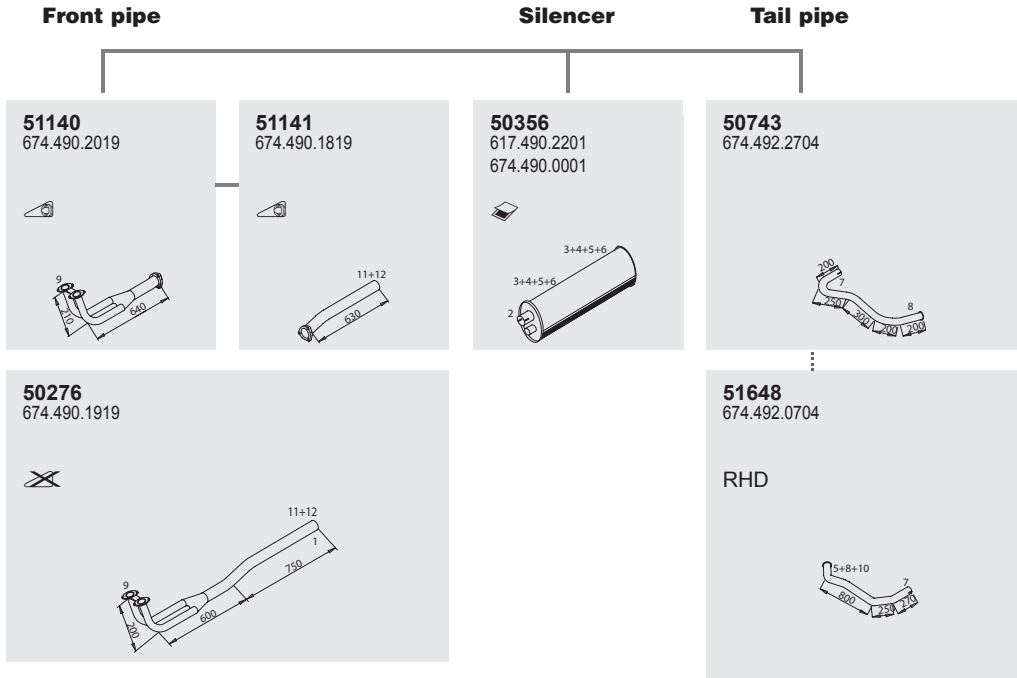

Manufacturers part number are quoted for reference only

| Type  | BM      |
|---|---------|
| ►CHno 5.337.342   | 675.012 |
|  | 675.013 |
|  | 675.014 |
|  | 675.032 |
| 1114 L  | 675.033 |
| 1314 K  | 675.034 |
|  | 675.042 |
|  | 675.046 |
| 1114 K  | 675.052 |
| 1314 K  | 675.053 |
| 1317 K  | 675.212 |
|  | 675.213 |
| 1114 S  | 675.214 |
| 1114  |         |
| 1314  |         |

**Mounting Parts**

Horizontal  
LHD  
Standard moun-  
ting