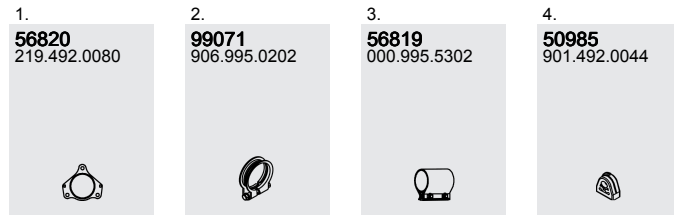

Manufacturers part numbers are quoted for reference only

Type	Baumuster
Euro 4 →	906.111
06/2006 →	906.113
	906.131
	906.133
	906.135
	906.153
	906.155
	906.211
	906.213
	906.231
	906.233
	906.235
	906.253
	906.255
	906.611
	906.613
	906.631
	906.633
	906.635
	906.637
	906.653
	906.655
	906.657
	906.711
	906.713
	906.731
	906.733
	906.735
	906.737

**OM642 DE LA**  
 3,0 ltr.  
 6 cyl.  
 135 KW/184 HP

218 CDI  
 318 CDI  
 518 CDI

**Mounting Parts**

Horizontal  
 LHD/RHD  
 Standard