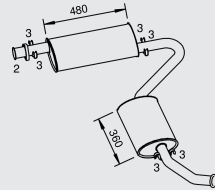

Manufacturers part numbers are quoted for reference only

Type

Euro 3
11/00 → 04/02

SOFIM
2,8 ltr.
4 cyl.
94 kW/128 HP

Front pipe

Silencer

33101
170573

33328
1726PK
1726A9
1726JQ
LHD, Excl. Combi
Excl. ④ X ④