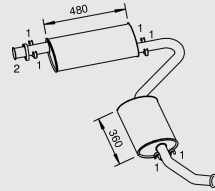

Manufacturers part numbers are quoted for reference only

Type

Euro 3
03/94 → 02/02

T8A (DJ5T)
2,5 ltr.
4 cyl.
76 KW/103 HP

Front pipe

33340
170575

Cat.

Silencer

33328
1726PK
1726A9
1726JQ
LHD, Excl. Combi

N.A.

1726V1

N.A.

172664
172665

Horizontal
LHD
Standard

Mounting Parts

1.
33806
175560