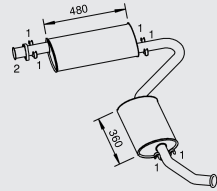

Manufacturers part numbers are quoted for reference only

Type

Euro 3
03/94 → 04/02

T8A (DJ5T)
2,5 ltr.
4 cyl.
76 KW/103 HP

Front pipe

33340
170575

Cat.

Silencer

33328
1726PJ
1726A5

LHD
Excl. Combi

N.A.

1726V0

N.A.

172664
172665

Mounting Parts

1.
33806
175560