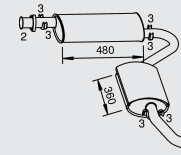

N.A.

1726EW

33309
1726A2

LHD
Excl. Combi

33336
1726V2

LHD
Combi