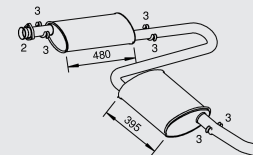

N.A.

1312882080
1726F7
1726F8

Mounting Parts

1. 170915

N.A.

2.

33803
172922

3.

33806
175560

4.

33807
175592

5.

99058
171325

Horizontal
LHD/RHD
Standard