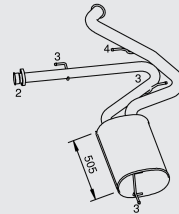

Manufacturers part numbers are quoted for reference only

Type

2,0 ltr. JTD
M15,
2000 JTD EGR

1994 → 2001

Front pipe

33346
1326643080

Cat.

Silencer

N.A.

1344237080

33332
1337335080
1338795080

RHD

Mounting Parts

1.

33814
9603895480

2.

33804
82420455

3.

33809
46546376
46777942
7740653

4.

33808
7718578

Horizontal
LHD/RHD
Standard