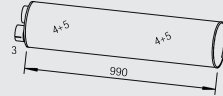

Silencer

21387
1700727
APUD030
APUB213

N. A.