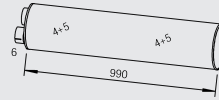

22135
1405118

22136
1401710

21387
1700727
APUD030
APUB213
FA 55.170