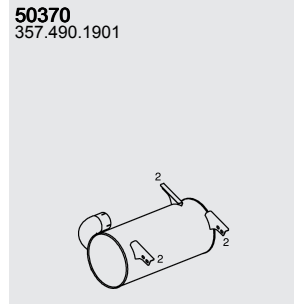

Manufacturers part numbers are quoted for reference only

Type	Baumuster
Euro I	357.004
	357.005
	357.010
	357.011
	357.100
O 405ST	357.110
O 407UE	357.120
O 408	357.130
	357.150
WB 5875	357.160
	357.180
076651 ▶CHno	

Front pipe

Silencer

Mounting Parts

Horizontal
RHD
Standard