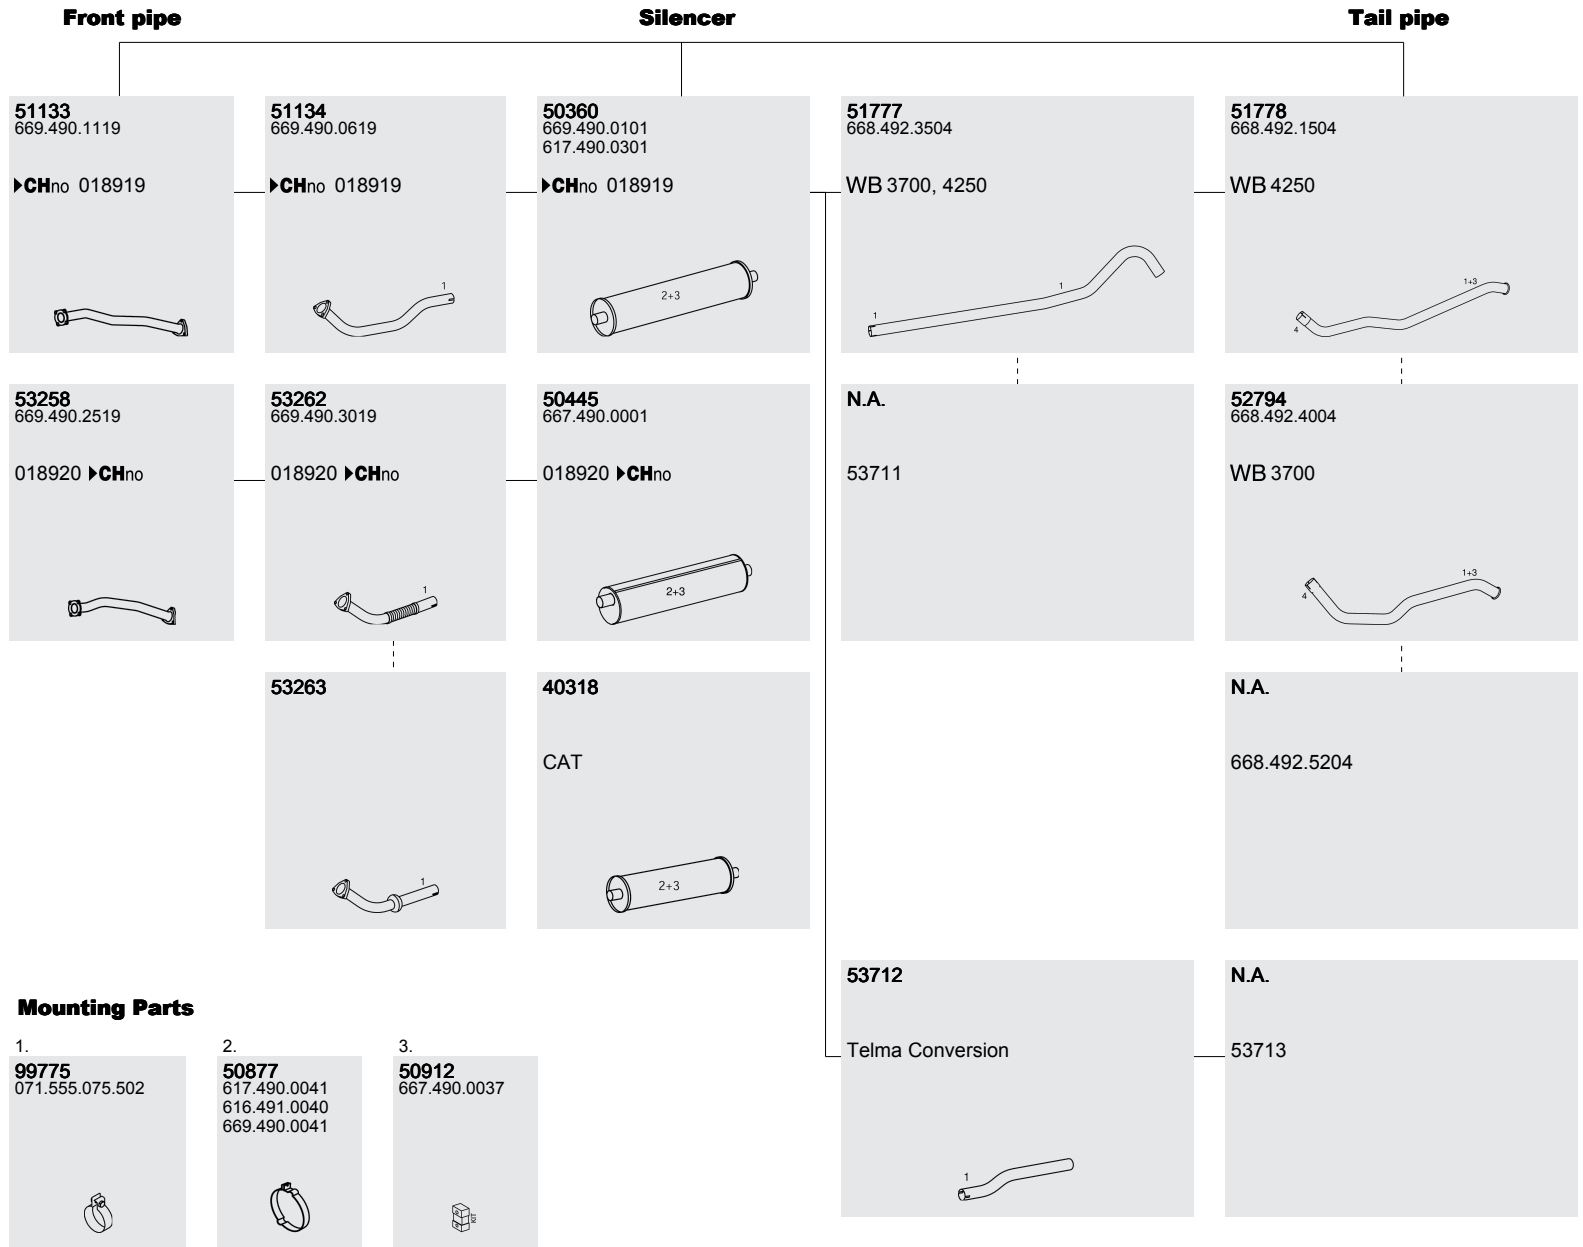

Series 811 D

System No.: 250200009

Manufacturers part numbers are quoted for reference only

Type	Baumuster
Euro I	670.302 670.303
811 D	670.362 670.363
WB 3700, 4250	

Horizontal
RHD
Standard