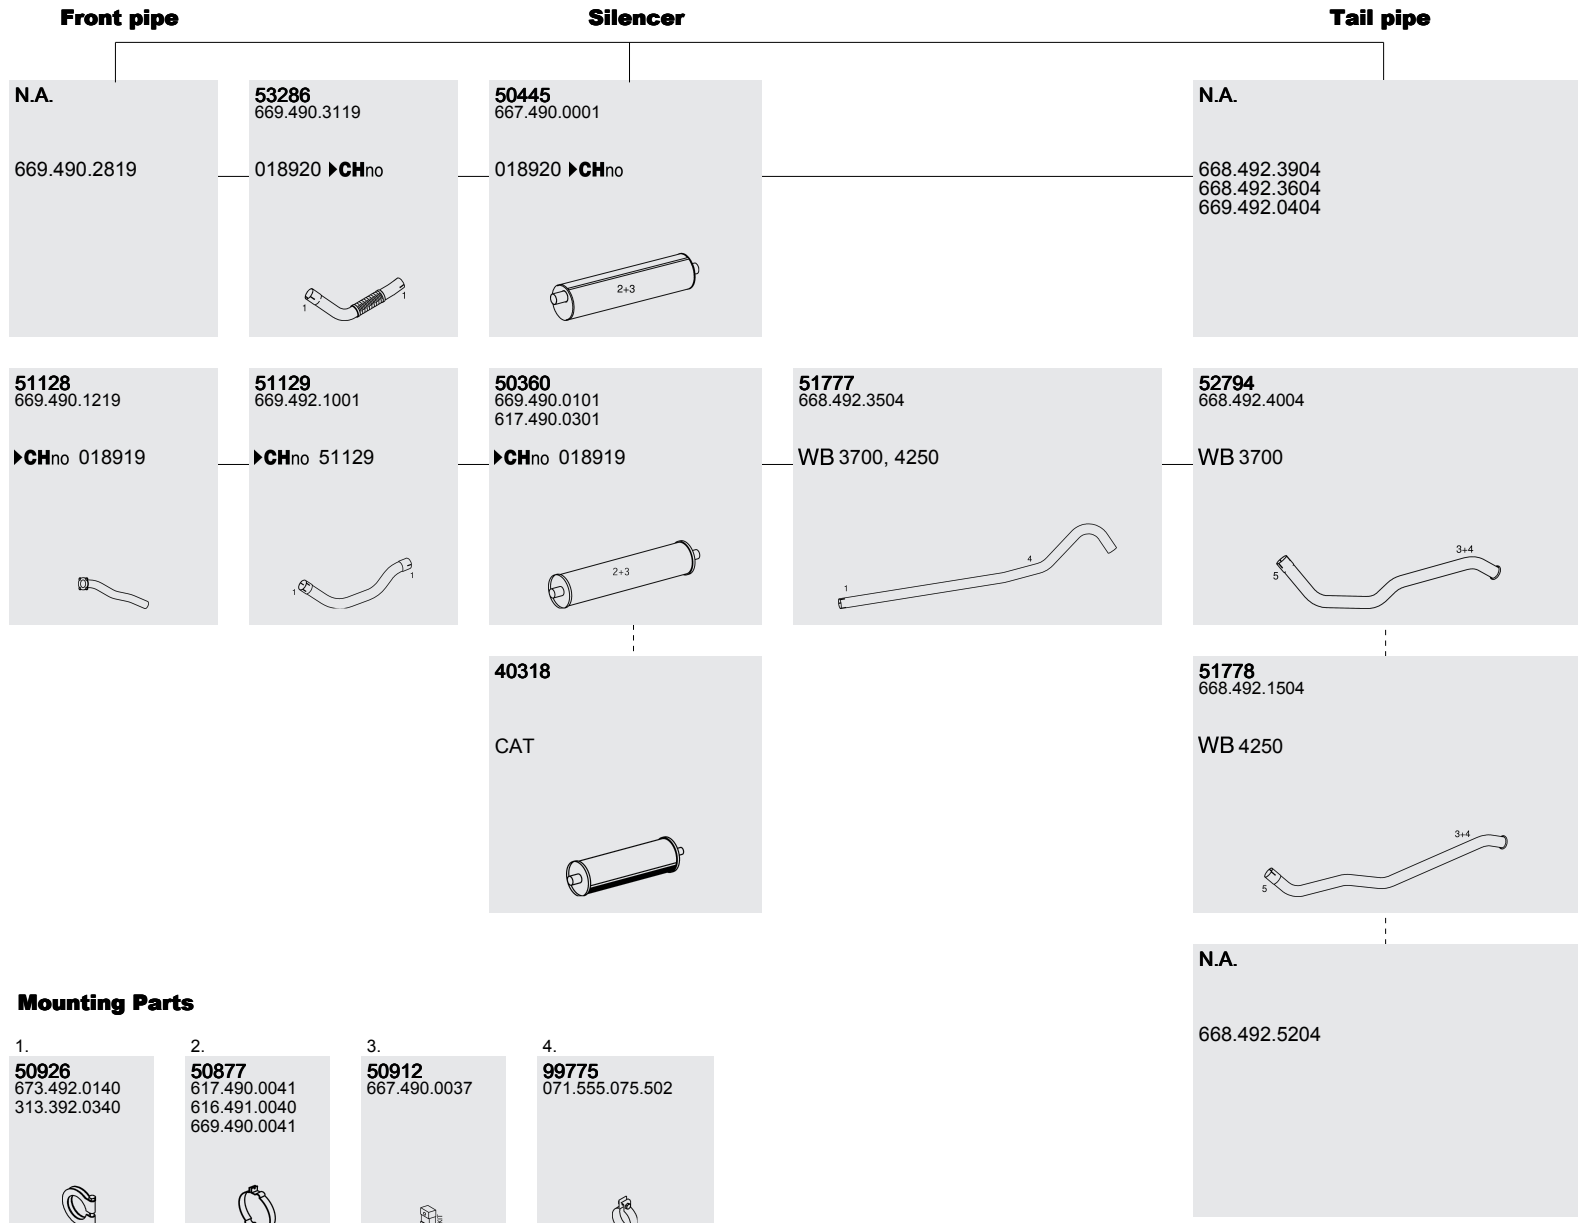

Manufacturers part numbers are quoted for reference only

Type	Baumuster
709 D	669.301 669.302
WB 3150, 3700, 4250	669.303 669.361 669.362 669.363

Horizontal
RHD
Standard