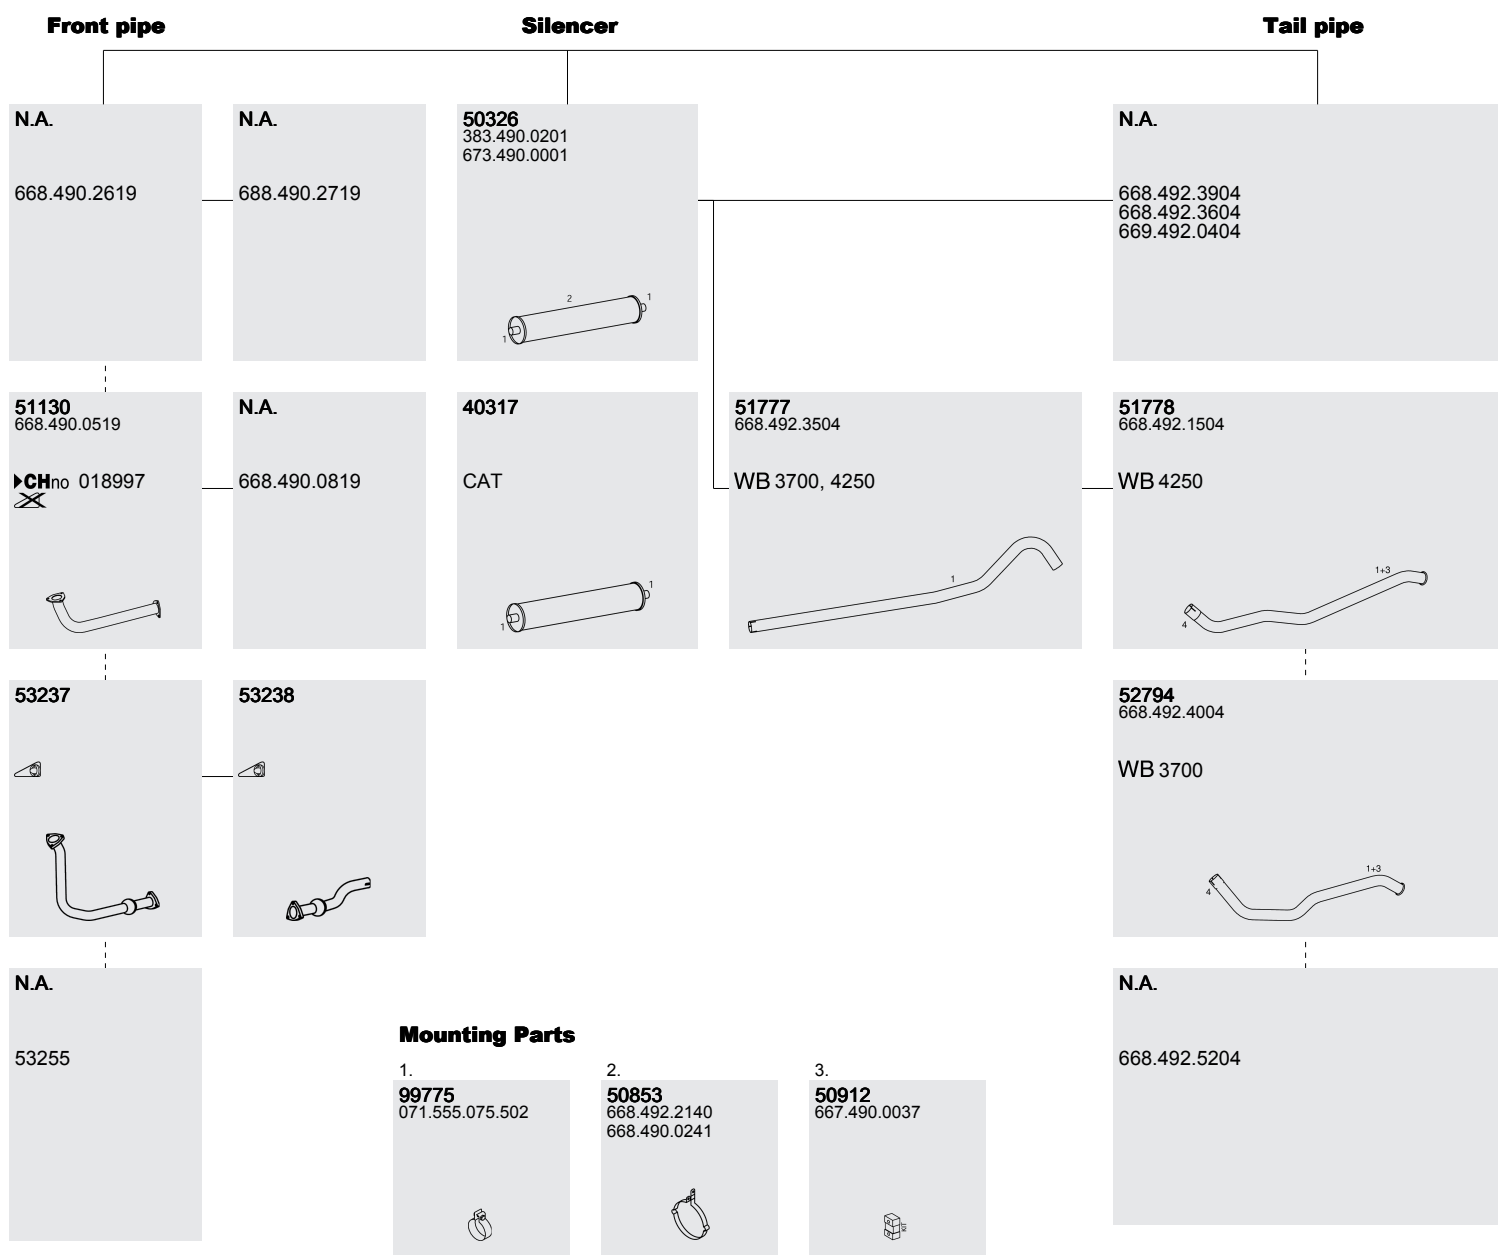

Manufacturers part numbers are quoted for reference only

Type	Baumuster
709 D	670.001 670.002
WB 3150, 3700, 4250	670.003 670.041 670.042 670.061 670.062 670.063

Horizontal
RHD
Standard