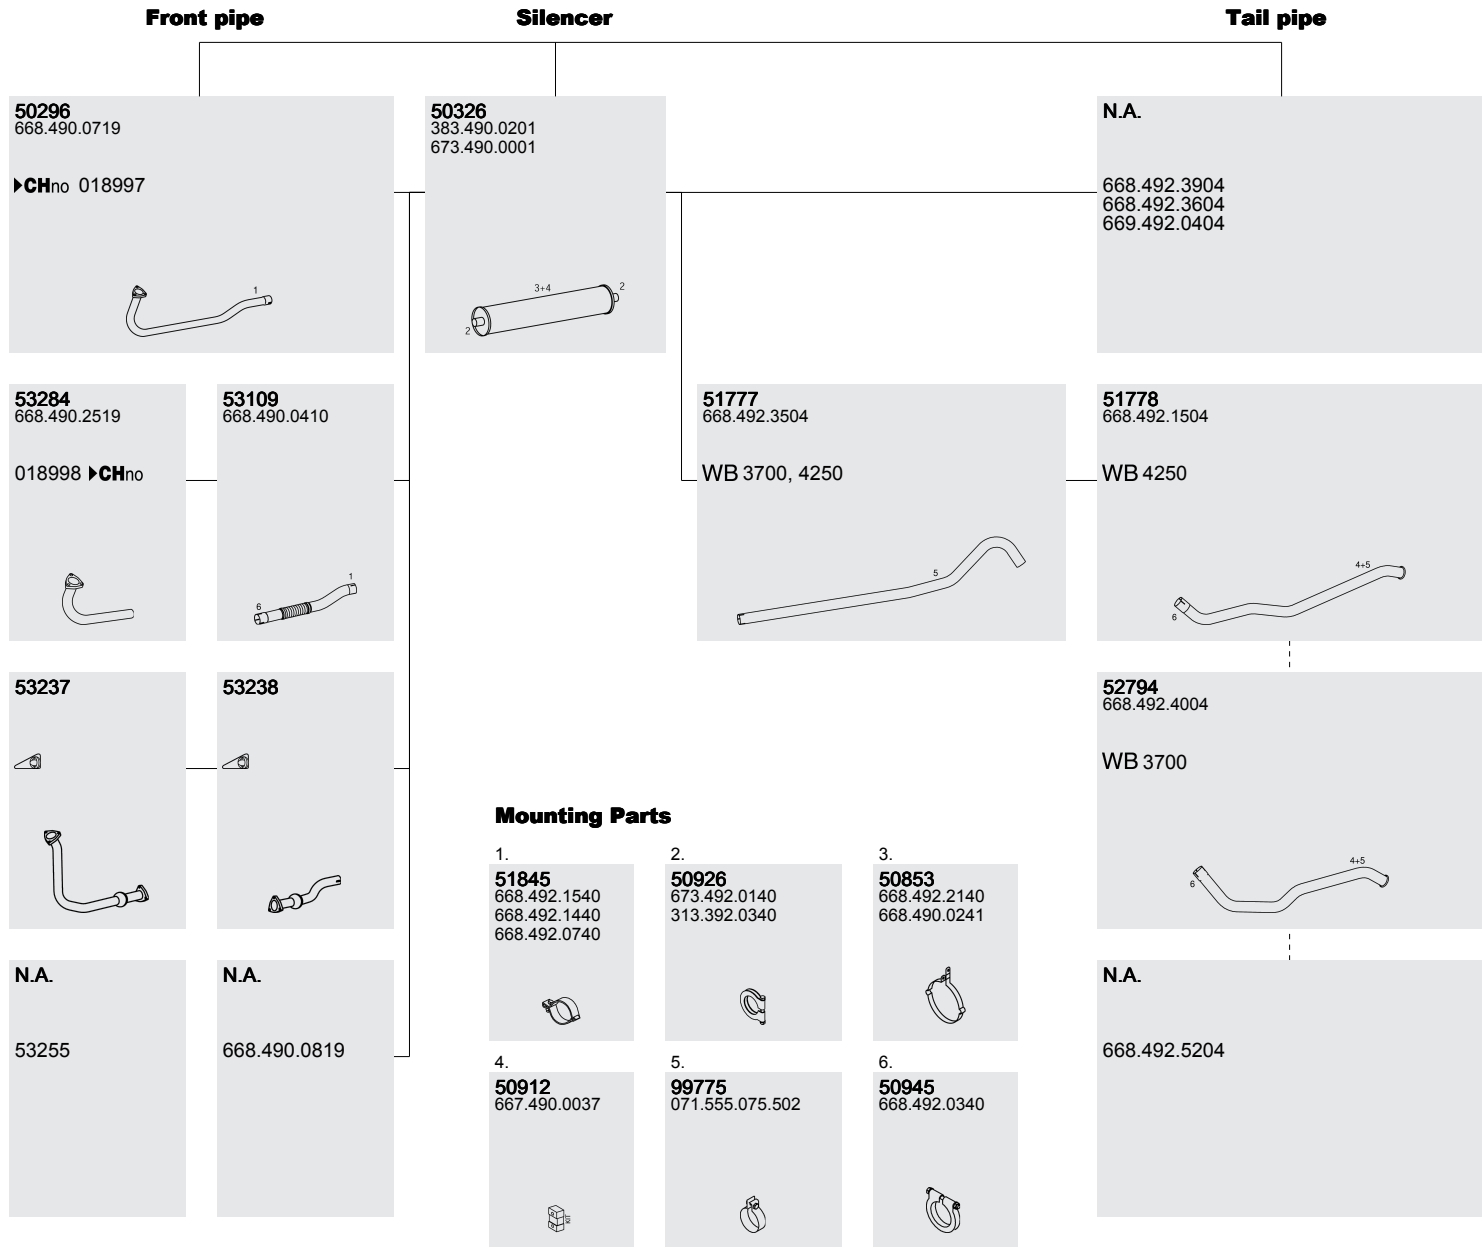

Manufacturers part numbers are quoted for reference only

Type	Baumuster
709 D	669.000 669.001
WB 3150, 3500, 3700, 4250	669.002 669.003 669.041 669.042 669.061 669.062 669.063

Horizontal
RHD
Standard