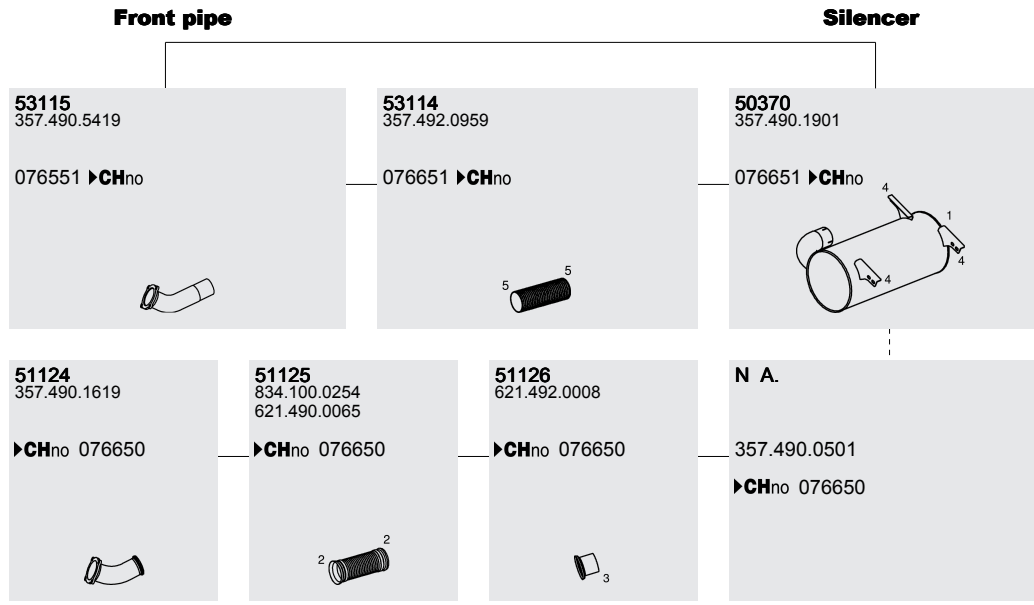

Manufacturers part numbers are quoted for reference only

Type	Baumuster
Euro I 12/84 →	357.004 357.005
	357.010 357.011
Stadtomnibus	
WB 5875	
OM 447 H 12,0 ltr. 6 cyl. 177 KW/240 HP	
OM 447 HA 12,0 ltr. 6 cyl. 184 KW/250 HP 206 KW/ 280 HP	
OM 447 HLA 12,0 ltr. 6 cyl. 220 KW/300 HP	

Mounting Parts

1. 99704 071.555.104.501 940.492.0240 	2. 50849 621.997.0090 	3. 50916 625.492.0040 	4. 50839 305.492.0182 000.492.0082 357.492.0182 	5. 99301 357.492.1240
---	--	--	--	--

Horizontal
LHD
Standard