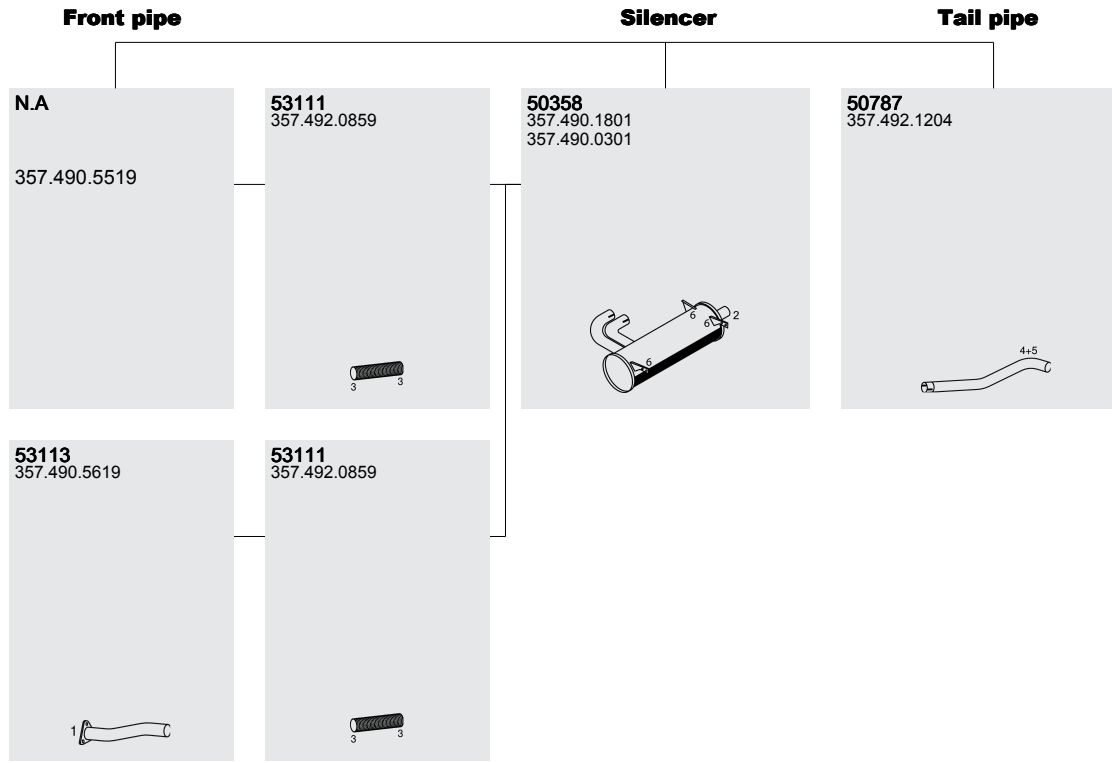

Manufacturers part numbers are quoted for reference only

Type	Baumuster
Euro I 12/84 →	612.000
	612.001
	612.010
	612.011
	612.020
	612.021
 OM 447 HLA 12,0 ltr. 6 cyl. 157 KW/213 HP 184 KW/250 HP 220 KW/300 HP	
076651 ▶CHno	

Mounting Parts

1. 50903 302.490.0080 442.492.0080	2. 99794 071.555.094.502	3. 99277T	4. 99785 674.490.2819 303.493.0643 071.555.085.502	5. 50907 322.504.0212	6. 50839 305.492.0182 000.492.0082 357.492.0182
					

Horizontal
LHD
Standard