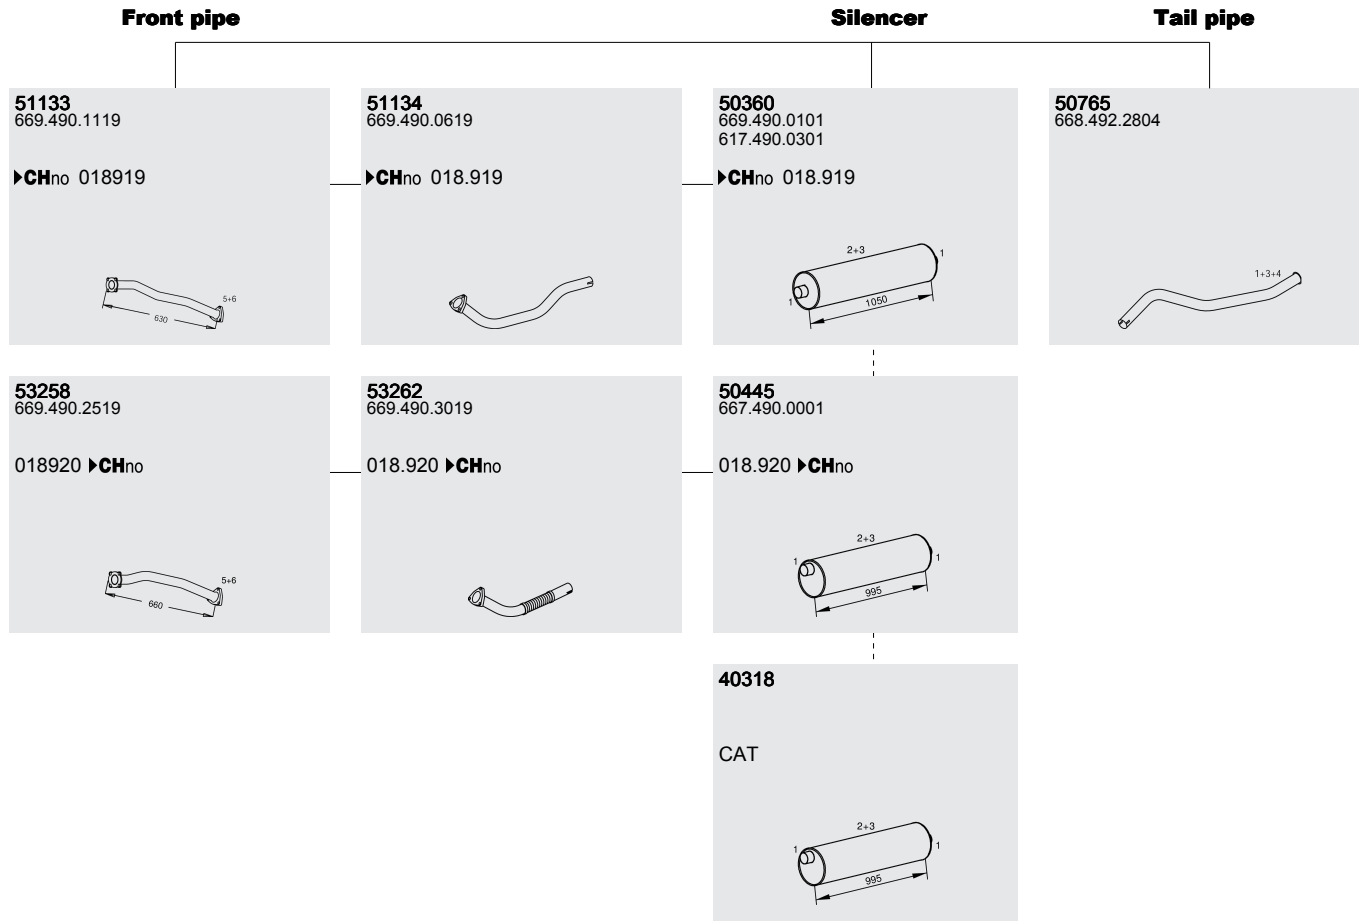

Manufacturers part numbers are quoted for reference only

Type	Baumuster
Euro I	670.312 670.313
814 D	670.364 670.365 670.366
WB 3150, 3700, 4250	

**Mounting Parts**

1. <b>99775</b> 071.555.075.502	1. Alternative. <b>50926</b> 673.492.0140 313.392.0340	2. <b>50877</b> 617.490.0041 616.491.0040 669.490.0041	3. <b>50912</b> 667.490.0037	4. <b>51843</b> 668.492.0641	5. CAT retrofit <b>40316</b>	6. Kit <b>40066</b>

Horizontal  
LHD  
Standard