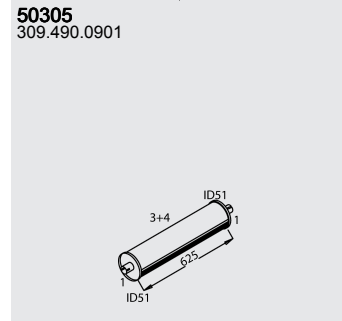

Manufacturers part numbers are quoted for reference only

Type	Baumuster
O 309 D	310.386
WB 4100	310.389
246.273 ▶CHno	
556.499	

Front pipe

Silencer

Tail pipe

Mounting Parts

Horizontal
LHD
Standard