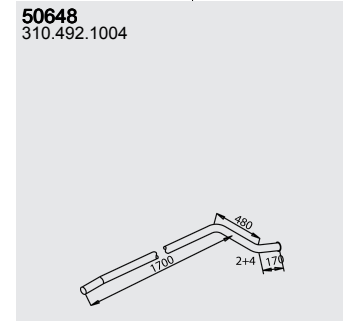

Manufacturers part numbers are quoted for reference only

Type	Baumuster
O 309 D	310.386
WB 4100	310.389
246.273 ▶CHno	
556.499	

Front pipe

Silencer

Tail pipe

Mounting Parts

Horizontal
LHD
Standard