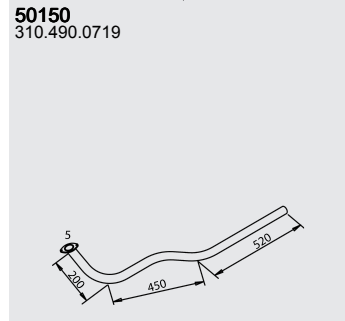

Manufacturers part numbers are quoted for reference only

Type	Baumuster
O 309 D	310.386
WB 4100	310.389
246.273 ▶CHno	
556.499	

Front pipe

Silencer

Tail pipe

Mounting Parts

Horizontal
LHD
Standard