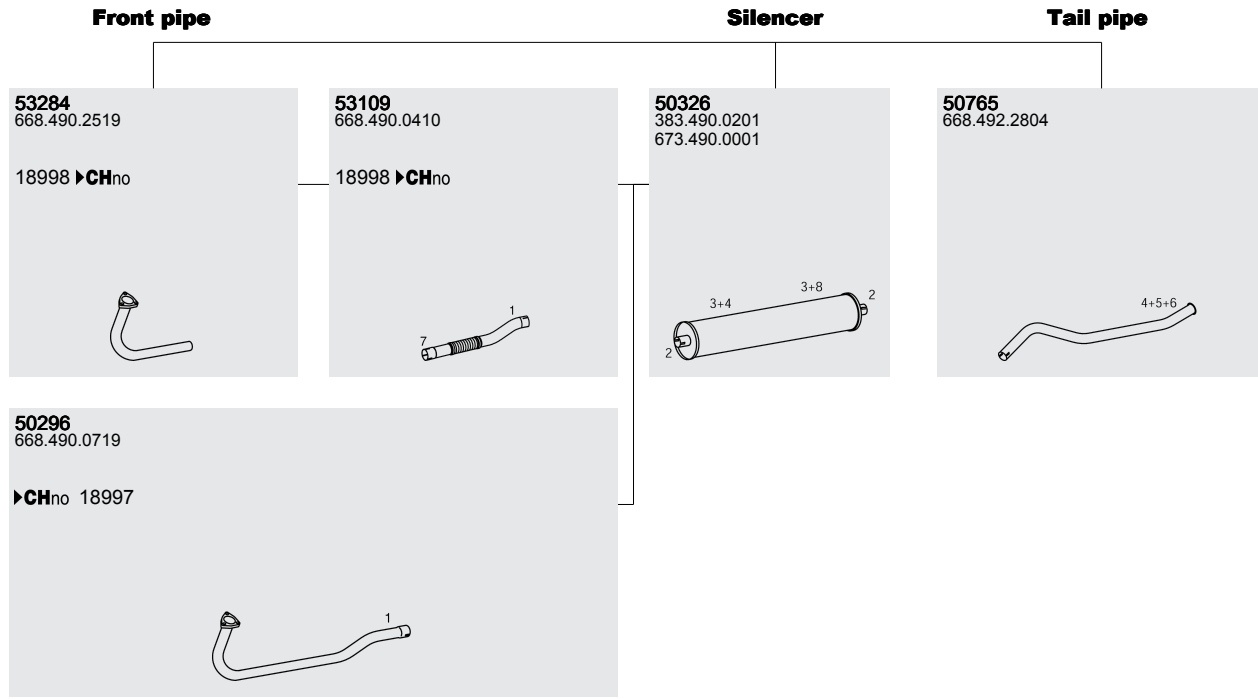

Manufacturers part numbers are quoted for reference only

Type	Baumuster
609 D	668.001
WB 3150, 3700,	668.002
4250	668.003
	668.041
	668.042
	668.061
	668.062
	668.063

Mounting Parts

1. 51845 668.492.1540 668.492.1440 668.492.0740	2. 50926 673.492.0140 313.392.0340	3. 50853 668.492.2140 668.490.0241	4. 50912 667.490.0037	5. 99775 071.555.075.502	6. 51843 668.492.0641	7. 50945 668.492.0340	8. 50910 384.987.7140 001.987.9640 001.987.5340
---	---	---	-----------------------------	--------------------------------	-----------------------------	-----------------------------	---

Horizontal
LHD
Standard