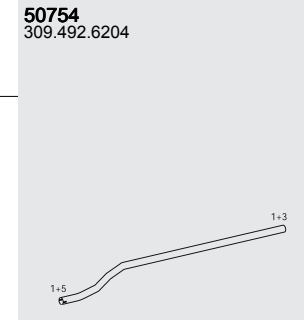

Manufacturers part numbers are quoted for reference only

Type
608 D

Baumuster
310.429

Front pipe

Silencer

Tail pipe

Mounting Parts

Horizontal
LHD
Standard