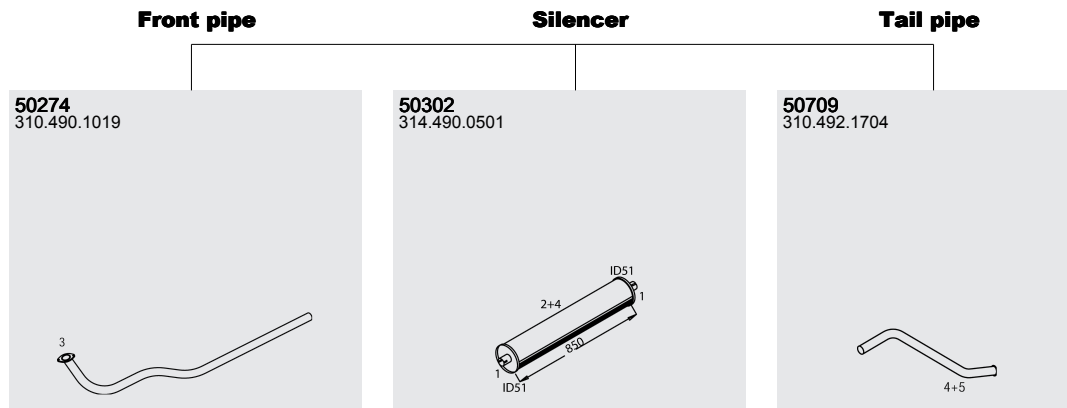

Manufacturers part numbers are quoted for reference only

Type	Baumuster
O 309 D	309.370 309.372
WB 2950, 3500	309.382 309.390
556.500 ▶CHno	309.391

Mounting Parts

Horizontal
LHD
Standard