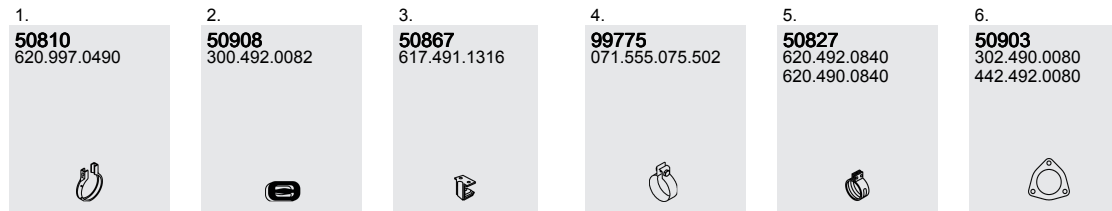

Manufacturers part numbers are quoted for reference only

Type
Euro I

OH 1625 L
WB 5700, 6300
OM 422
14,6 ltr.
8 cyl.
184 KW/250 HP

Baumuster
396.476
396.478

Front pipe

Silencer

Tail pipe

Mounting Parts

Horizontal
LHD
Standard