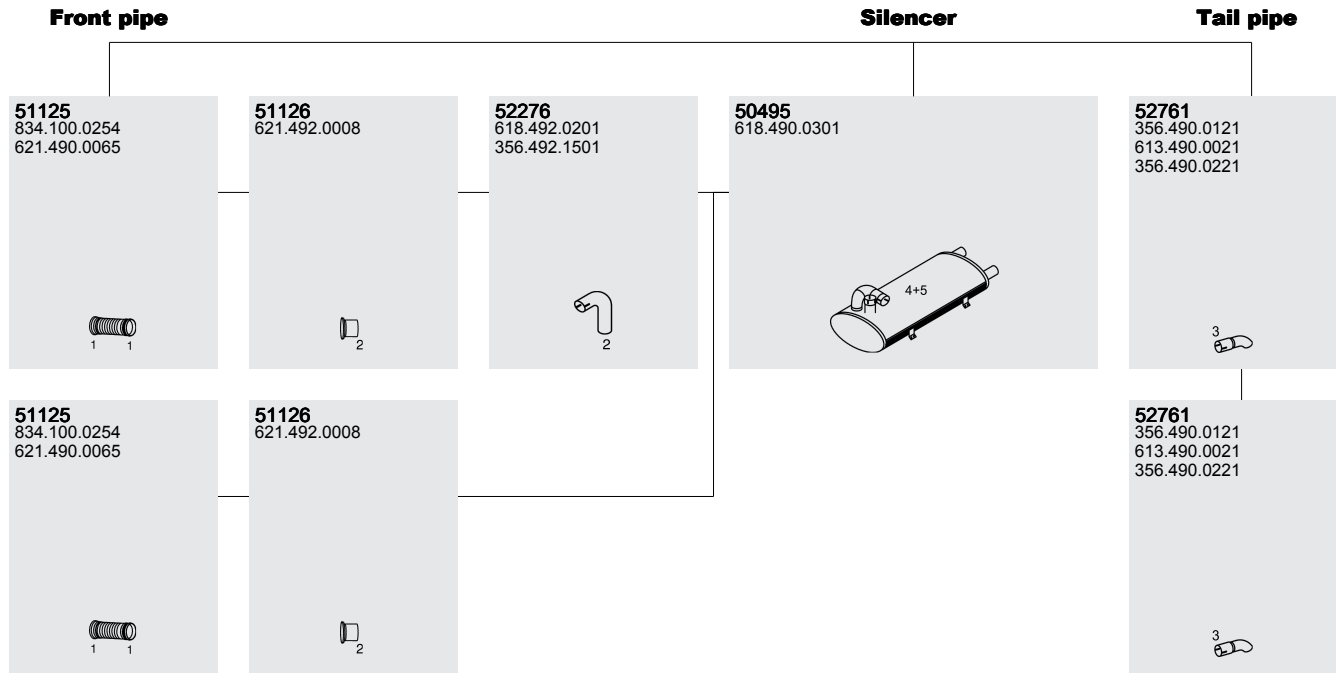

Manufacturers part numbers are quoted for reference only

Type	Baumuster
Euro II 09/91 → 10/99	356.000 614.428 618.203 618.205 618.213 618.215
	618.223 618.225
WB 5245, 6250	618.233 618.238
 OM 442 LA 14,7 ltr. 8 cyl. 280 KW/381 HP	618.335 618.345

Mounting Parts

1. 50849 621.997.0090	2. 50916 625.492.0040	3. 99704 071.555.104.501 940.492.0240	4. 50809 381.492.0082 301.492.0382 0201.175.00	5. 50991
				

Horizontal
LHD
Standard