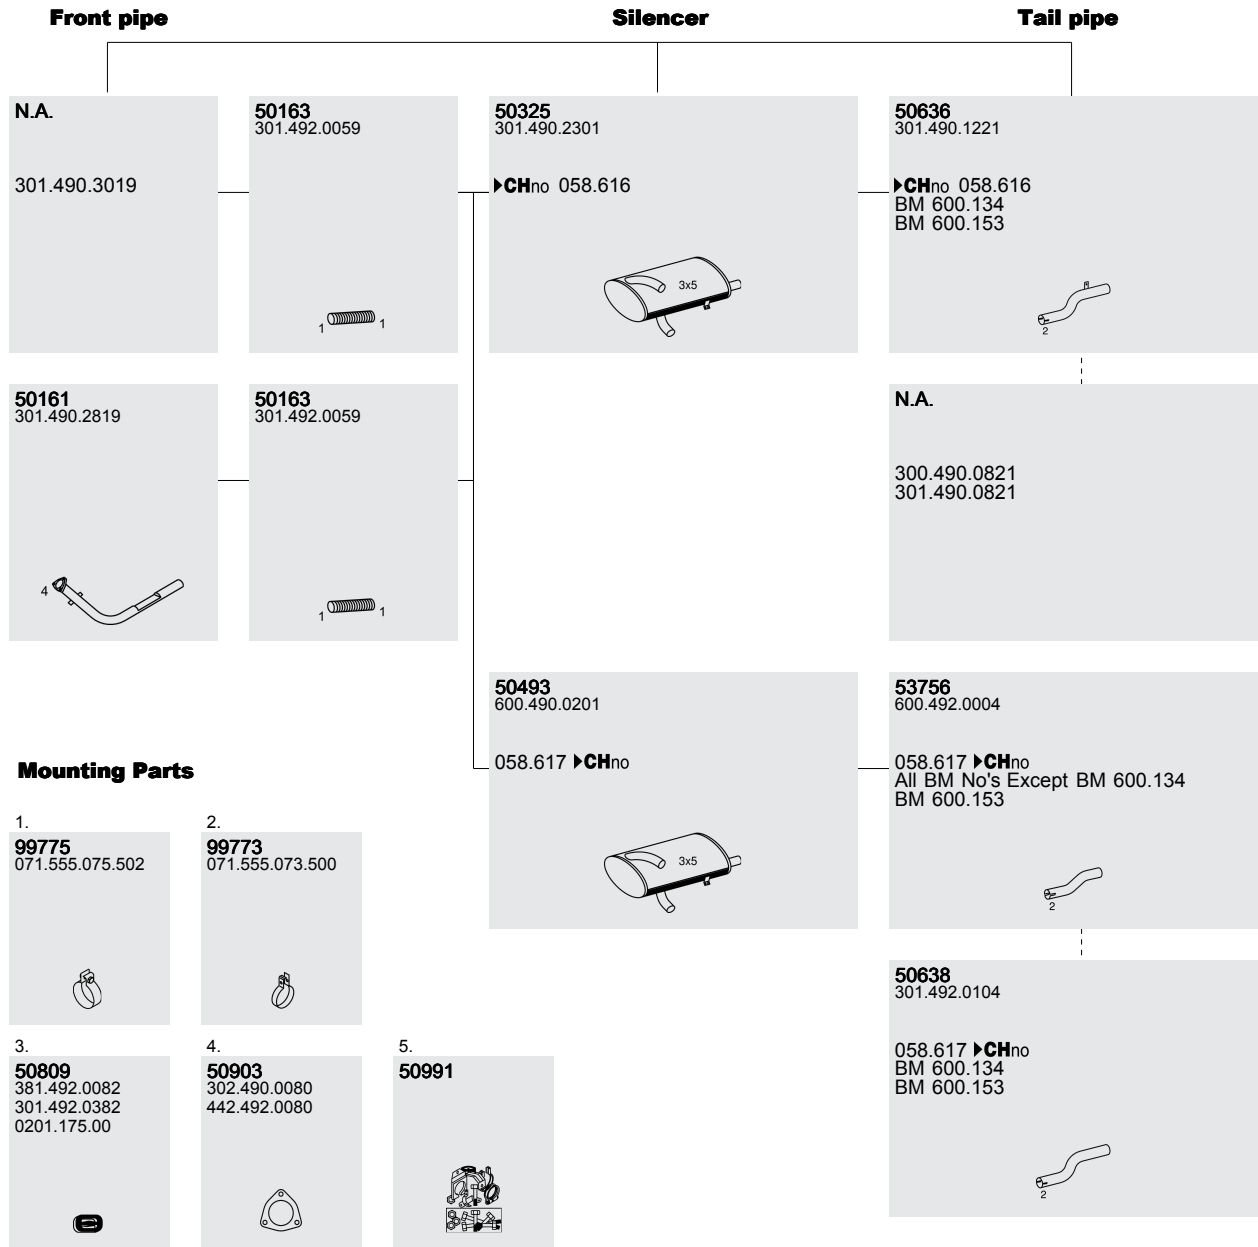

Manufacturers part numbers are quoted for reference only

Type	Baumuster
O 303	301.105 301.115
WB 4150, 4156, 4521, 5083, 5381, 5623, 6330	301.125 301.135 301.165 600.109
Built by Mercedes 039.439 ▶CHno	600.110 600.111 600.131
Not built by Mercedes 040.794 ▶CHno	600.134 600.150 600.151
BM 600.134, 153 ▶CHno 058.616	600.153 600.159 600.160 600.161 600.190

Horizontal
LHD
Standard