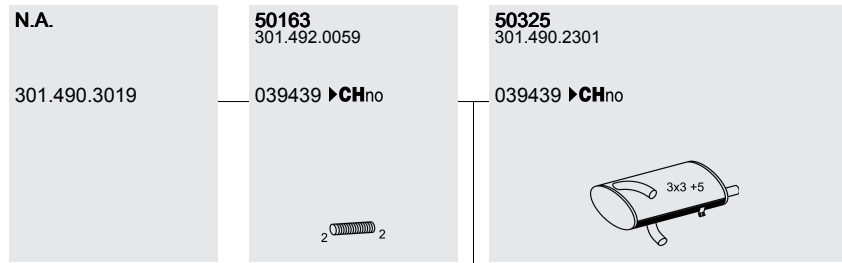

Manufacturers part numbers are quoted for reference only

Type	Baumuster
O 303	301.305 301.315
WB 6330	301.325 301.335 301.365 301.375

Mounting Parts

Horizontal
LHD
Standard