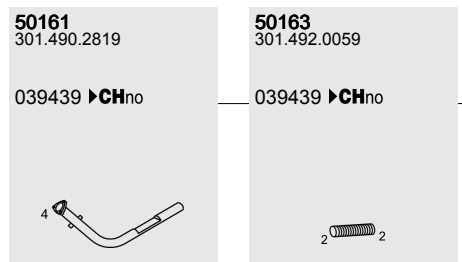

Manufacturers part numbers are quoted for reference only

Type	Baumuster
O 303	301.305 301.315
WB 6330	301.325 301.335 301.365 301.375

Mounting Parts

Horizontal
LHD
Standard