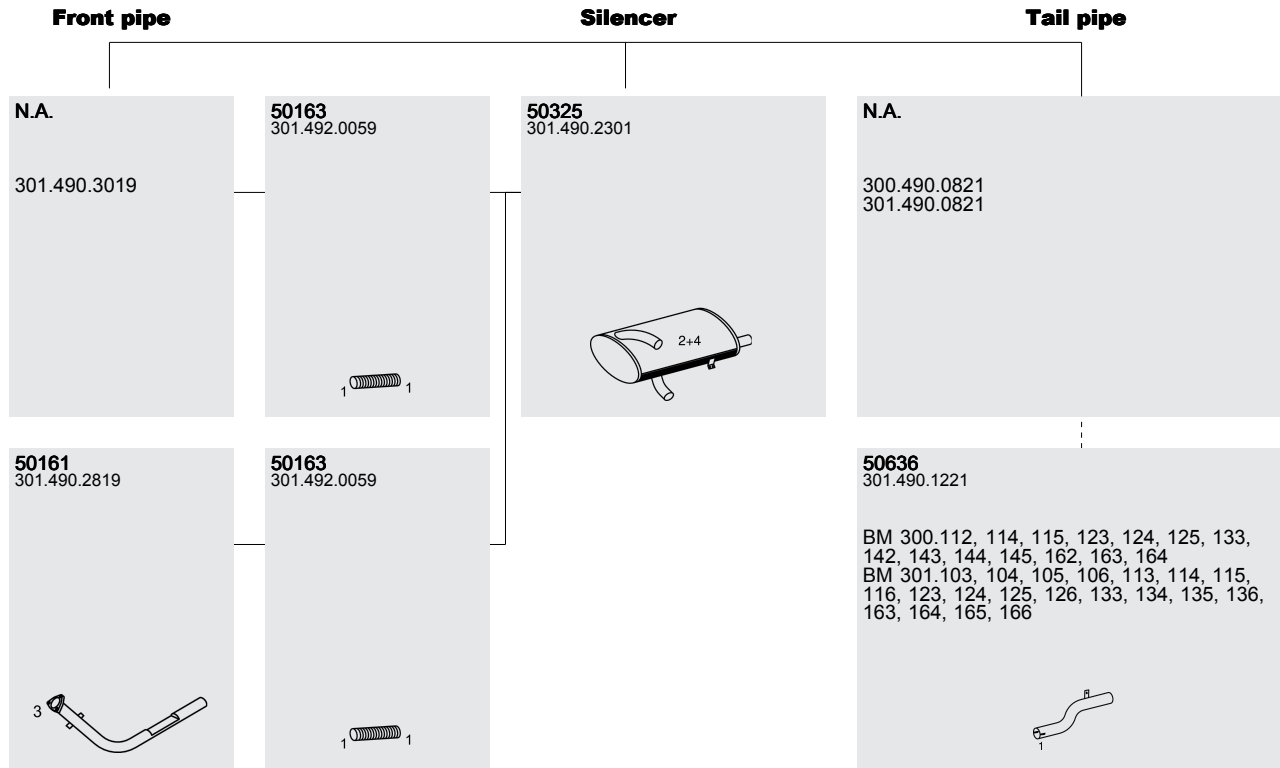

Manufacturers part numbers are quoted for reference only

Type	Baumuster
O 303	300.114 300.115
WB 4150, 4521, 5083, 5381, 5623, 6330	300.109 300.110 300.111 300.112
Built by Mercedes 033094 ▶CHno	300.121 300.123 300.125
Not built by Mercedes 033343 ▶CHno	300.130 300.133 300.139 300.140
Includes Chassis No's	300.141 300.142 300.143 300.144 300.145 300.154 300.159 300.160 300.161 300.162 300.163 300.164 300.165 300.170 300.190 300.510 300.511 300.519 300.520 300.521 300.529 300.530 300.531

Mounting Parts

Horizontal
LHD
Standard