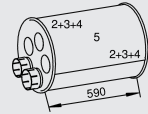

Manufacturers part numbers are quoted for reference only

Type

Euro II
→ 02/00

A22

NL 223 F
NL 263 F
NL 313 F

D2866 LUH
12,0 ltr.
6 cyl.
191 KW/260 HP
228 KW/310 HP

Front pipe

47220
81.15204.5880

Silencer

49378
81.15101.0303