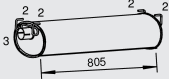

Manufacturers part numbers are quoted for reference only

Type

Euro III

- 29L10
- 29L12
- 35S9
- 35S10
- 35S11
- 35S12
- 35S13
- 35S15
- 35C9
- 35C10
- 35C11
- 35C12
- 35C13
- 35C15
- 50C11
- 50C13
- 50C15
- 65C13
- 65C15

- 40C13
- 40C15
- 50C11
- 50C13
- 50C15

Page 2/2
Previous page:
(syst. 228000008)

Horizontal
LHD/RHD
Standard

Silencer

28408
504032564
504041821
500329483