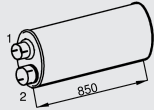

Manufacturers part numbers are quoted for reference only

Type

Euro III
01/99 →

Urbino 12

✚ **D0826 LOH17**
6,9 ltr.
6 cyl.
162 KW/220 HP

✚ **D0826 LOH18**
6,9 ltr.
6 cyl.
191 KW/260 HP

Front pipe

17103
P0299981110

Silencer

47308
P0120432241

Tail pipe

17601
P0299999210

Mounting Parts

1.
99785

2.
99704

Horizontal
LHD
Standard