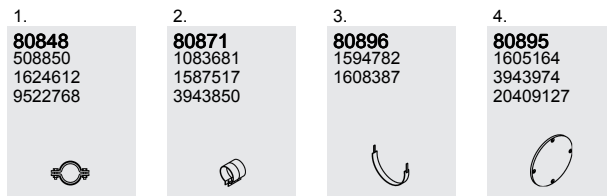

Manufacturers part numbers are quoted for reference only

Type

N10
N12

Front pipe

Silencer

Mounting Parts

Horizontal
LHD
Left