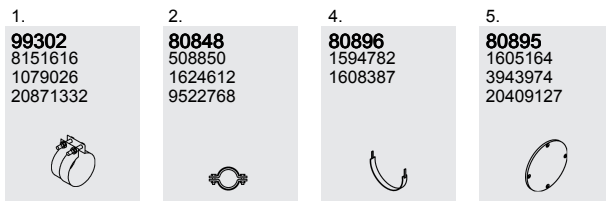

Manufacturers part numbers are quoted for reference only

Type

306000 ▶CHno

N10
N12

Front pipe

Silencer

Mounting Parts

Horizontal
LHD
Left