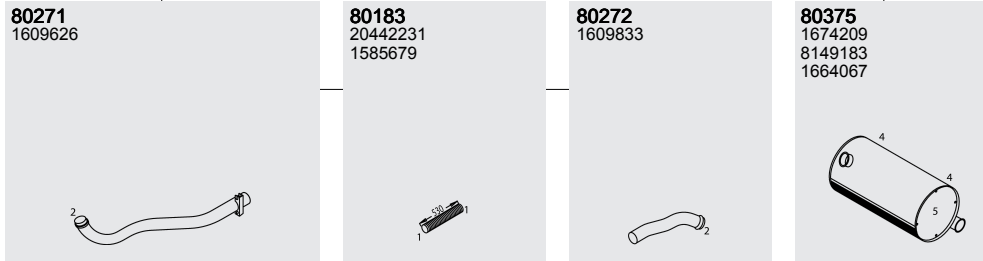

Manufacturers part numbers are quoted for reference only

Type

306000 ▶CHno

N10
N12

Front pipe

Silencer

Mounting Parts

Horizontal
LHD
Left