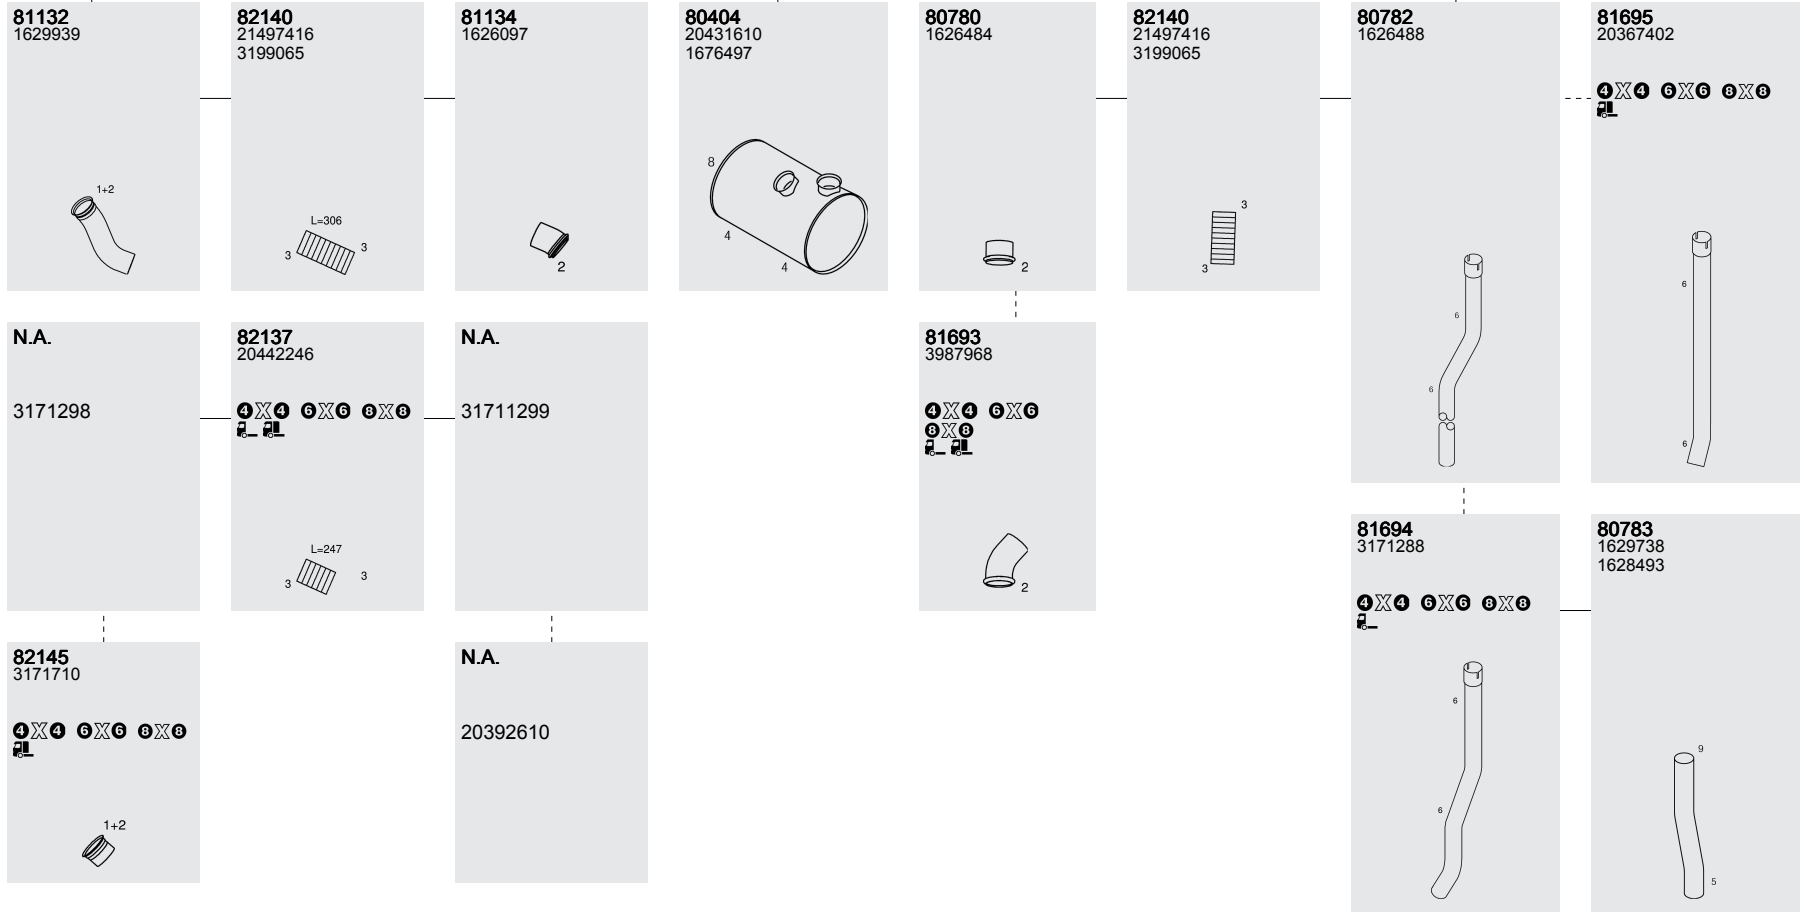

Manufacturers part numbers are quoted for reference only

**Type**

Euro II

 FM12

**Front pipe**

**Silencer**

**Tail pipe**

**Mounting Parts**

Vertical  
LHD  
Standard