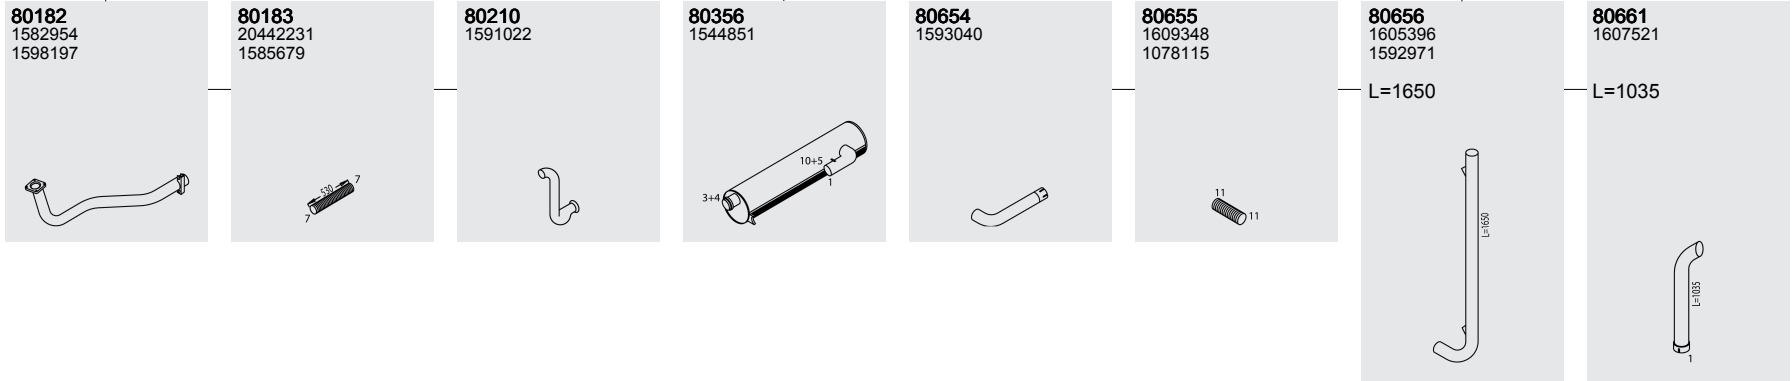

Manufacturers part numbers are quoted for reference only

Type

Excl. Intercooler

N10
TD101 F engine
49001 ▶CHno
56683

N12
TD121 engine
12001 ▶CHno
18480

Front pipe

Silencer

Tail pipe

Mounting Parts

Vertical
LHD
Standard