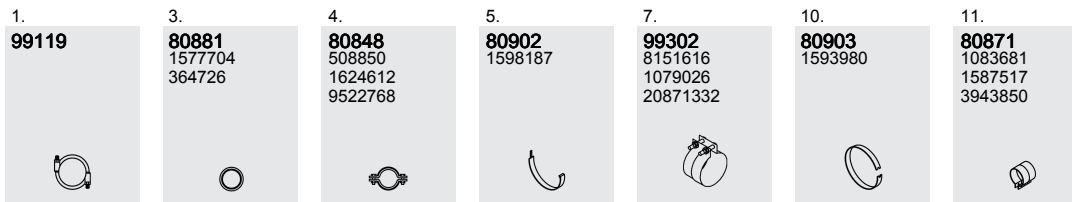

Manufacturers part numbers are quoted for reference only

Type

Excl. Intercooler

N10
TD101 F engine
49001 ▶CHno
56683

N12
TD121 engine
12001 ▶CHno
18480

Front pipe

Silencer

Tail pipe

Mounting Parts

Vertical
LHD
Standard