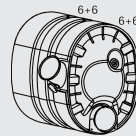

Manufacturers part numbers are quoted for reference only

Type

Euro IV/V
09/2005 →

- ⊗X² ⊗X²
- ⊗X^{2/2}
- ⊗X^{2/4}
- ⊗X⁴
- ⊗X² ⊗X⁴

D9B
9,4 ltr.
6 cyl.
221 KW/300 HP
250 KW/340 HP
280 KW/380 HP

D11B
10,8 ltr.
6 cyl.
287 KW/390 HP
316 KW/430 HP

80767
1629054

⊗X² ⊗X⁴

81730
20854456

⊗X²
⊗X²
⊗X^{2/2}
⊗X^{2/4}

81728
20442244
8147410
8156351

81719
3943722

With power Take Off

81720
20535530
20429020

Without power Take Off

81722
20564260

Downwards outlet
Chassis height
900 mm/standard

81718
3183953

Side outlet
Chassis height
810/850 mm

Mounting Parts

1.
80920
1638168

2.
80921
1629499