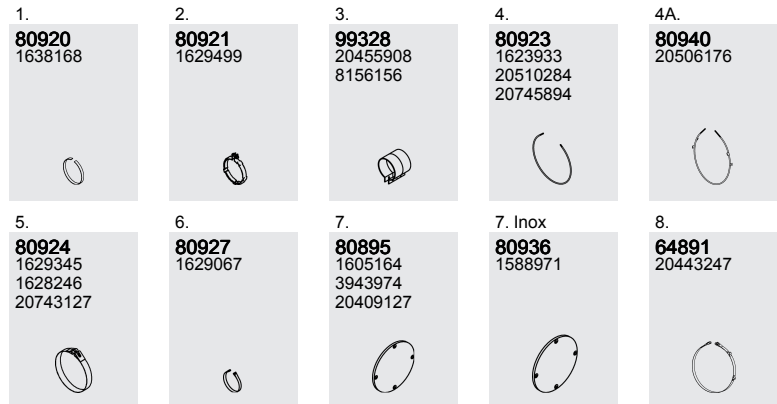

Manufacturers part numbers are quoted for reference only

**Type**

Euro II/III

FM12

PTOFLY  
With power take off,  
flywheel housing.

UPTOFLY  
Without power take off  
on flywheel housing.

NR-BASIC  
Sound level, basic  
requirement.

NR-80EC  
Sound level 80dB.

**Mounting Parts**

Horizontal  
LHD  
Standard