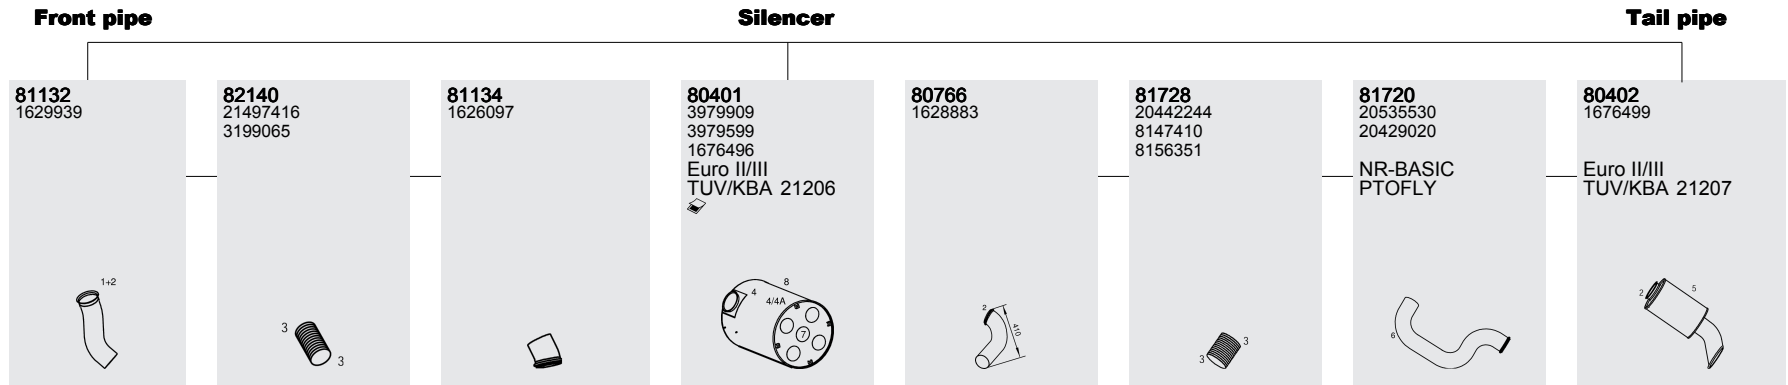

Manufacturers part numbers are quoted for reference only

**Type**

Euro II/III

FM12

PTOFLY  
With power take off,  
flywheel housing.

UPTOFLY  
Without power take off  
on flywheel housing.

NR-BASIC  
Sound level, basic  
requirement.

NR-80EC  
Sound level 80dB.

**Mounting Parts**

Horizontal  
LHD  
Standard