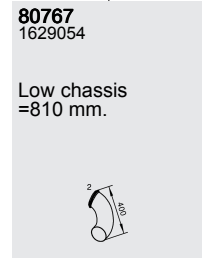

Manufacturers part numbers are quoted for reference only

**Type**

Euro II/III

FM12

PTOFLY  
With power take off,  
flywheel housing.

UPTOFLY  
Without power take off  
on flywheel housing.

NR-BASIC  
Sound level, basic  
requirement.

NR-80EC  
Sound level 80dB.

**Mounting Parts**

Horizontal  
LHD  
Standard