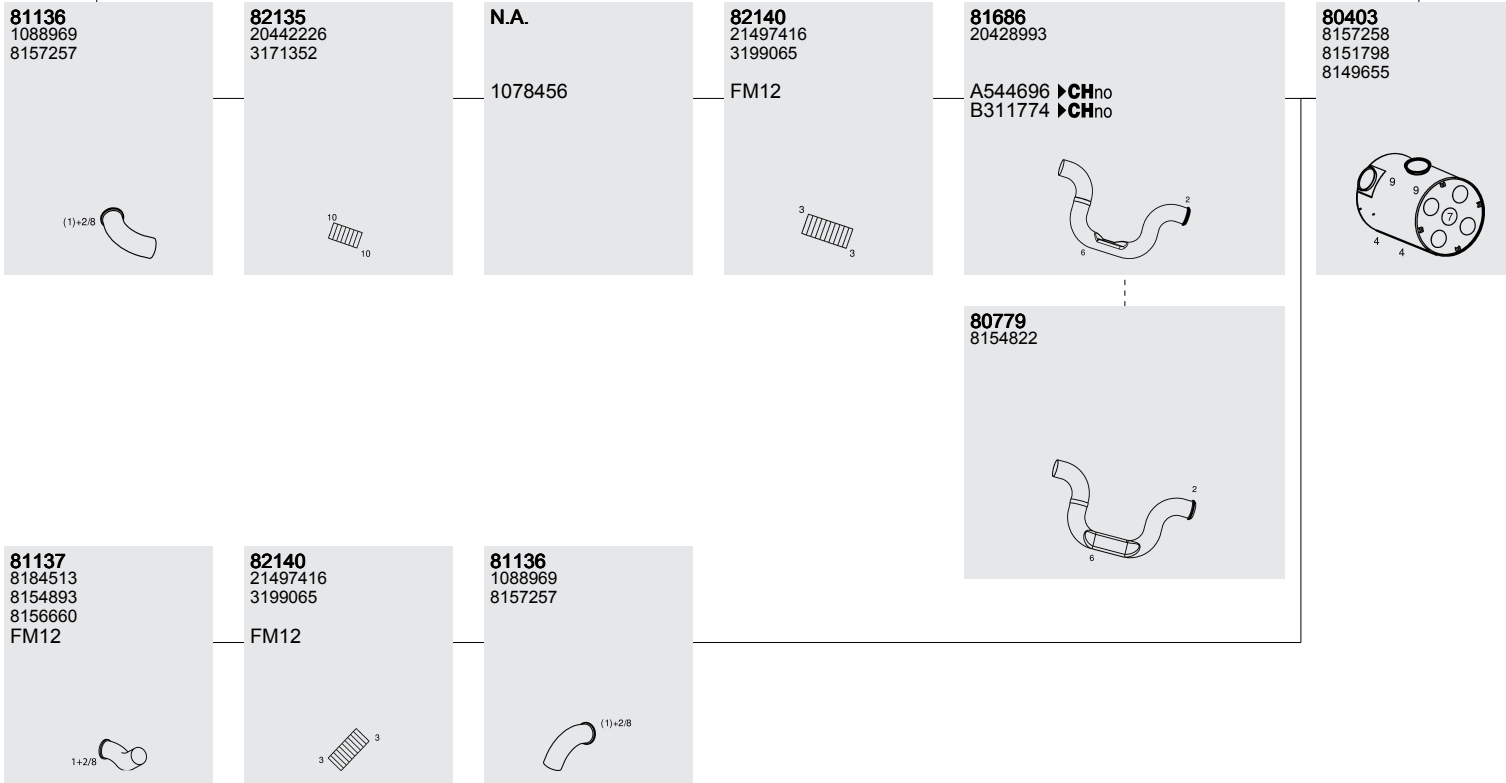

Manufacturers part numbers are quoted for reference only

Type

Euro II/III

⊗X²
⊗X³

FM7
FM10
FM12

Page 1/2
Next page:
(syst. 180100068)

Front pipe

Silencer

Mounting Parts

Horizontal
LHD
Standard