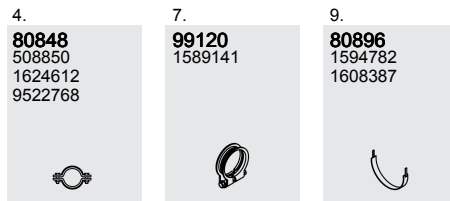

Manufacturers part numbers are quoted for reference only

**Type**

TD122 engine  
Special tridem  
314000 ▶CHno

F12

**Front pipe**

**Silencer**

**Mounting Parts**

Horizontal  
LHD  
Standard