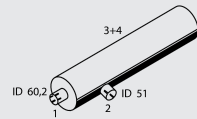

Manufacturers part numbers are quoted for reference only

**Type**

F6  
D60 engine

**Front pipe**

**80135**  
6850143

**Silencer**

**80303**  
347336

**Mounting Parts**

1.  
**99563**

2.  
**99553**

3.  
**80861**  
6852442

4.  
**80950**  
6850149  
477130800  
70305823

Horizontal  
LHD  
Standard