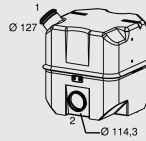

Manufacturers part numbers are quoted for reference only

Type

Euro II/III

16 litre V8
164

Front pipe

68270
1387983

68269
1387982

68272
529196
1433667

68279
1488557

Alternative

Silencer

68336
1497013
1387823