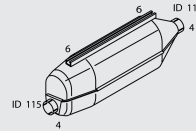

Silencer

68320
1302861
1338128
1338071