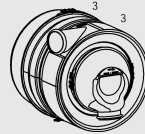

Manufacturers part numbers are quoted for reference only

Type

Euro V
2008 →

- ④ X ②
- ④ X ④
- ⑥ X ②
- ⑥ X ②/②
- ⑥ X ②/④
- ⑥ X ①
- ⑥ X ⑥

DC 9

9,3 ltr.
5 cyl.
169 KW/230 HP
206 KW/280 HP
235 KW/320 HP

P230/P280/P320
G230/G280/G320

Horizontal
LHD/RHD
Standard

Front pipe

68088
1771141
1547488

68095
1803510

68083
1725993

68092
1753639

AWD

Silencer

68318
2028507

DOC
Complete unit
Replaceable parts:
4a,5,6,7,8,9