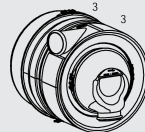

68341
1944876

DOC
Complete unit
Replaceable parts:
4b,5,6,7,8,9