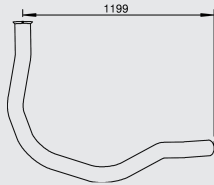

Manufacturers part numbers are quoted for reference only

Type

M140
M160
M200
M230
PA160 MAROC
PA180 MAROC

Front pipe

64238
5000453063

Silencer mounted
left hand side

Silencer

64342
5001867396
5000451019
5010140488

Tail pipe

64750
5000452263

□
Air intake front

64735

□
Air intake front

N.A.

5000453062

N.A.