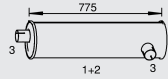

Manufacturers part numbers are quoted for reference only

**Type**

B110  
⊗ ⊗ ⊗

B120

**Front pipe**

**Silencer**

**Tail pipe**

**64235**  
5000398106

**64341**  
5000397268

**64621**  
5000397799  
5000397408

**64234**  
5000398046

WB 2700

**Mounting Parts**

1.  
**64823**  
5000750529

2.  
**64840**  
5000397801

3.  
**99071**  
5000544575