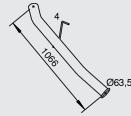

Manufacturers part numbers are quoted for reference only

**Type**

B110  
⊗ ⊗ ⊗

B120

**Front pipe**

**Silencer**

**Tail pipe**

**64235**  
5000398106

**64341**  
5000397268

**64621**  
5000397799  
5000397408

**64234**  
5000398046

WB 2700

**Mounting Parts**

1.  
**64823**  
5000750529

2.  
**64840**  
5000397801

3.  
**99071**  
5000544575