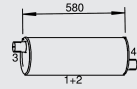

Manufacturers part numbers are quoted for reference only

Type

09/96 →
Euro 2

B80

Front pipe

64128
5010236572

Silencer

64385
5010236546

Tail pipe

91063
5010236571

Mounting Parts

1.
64823
5000750529

2.
64840
5000397801

3.
99058

4.
99071
5000544575

Horizontal
LHD
Standard