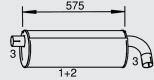

Manufacturers part numbers are quoted for reference only

Type

B80
Euro 1

Front pipe

64126
5000398104

64127
5000398102

WB 2700

Silencer

64384
5010236546
5000398049

Tail pipe

64670
5000398109

64690
5000398107

WB 2700

Mounting Parts

1.

64823
5000750529