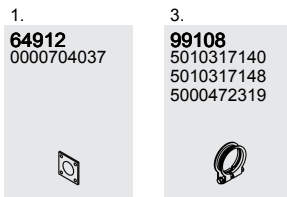

Manufacturers part numbers are quoted for reference only

Type

Euro II

 
AE420 TI

Front pipe

Silencer

Mounting Parts

Horizontal
LHD
Standard