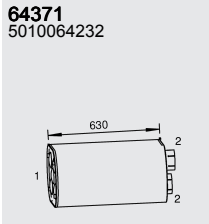

Manufacturers part numbers are quoted for reference only

Type

- CBH280
- CBH340
- CBH350
- CBH380
- CLM280
- CLM340
- CLM350
- CLM380

Silencer

Tail pipe

Mounting Parts

Horizontal
LHD
Standard